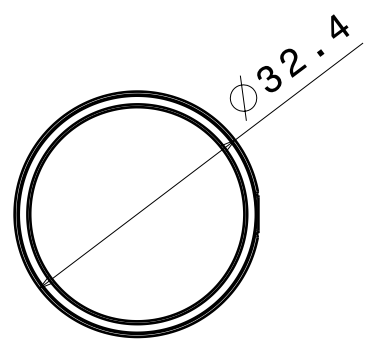

Isometric view

Bottom view

Markings:
 MIRA-M: 2500
 MIRA-W: 2501
 MIRA-WW: 2502

Front view

Top view

Dimension D:
 - C12500_MIRA-M 29,7mm
 - C12501_MIRA-W 28,4mm
 - C12502_MIRA-WW 28,4mm

Material: PC

This drawing is our property.
 It can't be reproduced
 or communicated without
 our written agreement.

Ledil Oy
 Salorankatu 10
 FIN 24240 SALO
 Finland

DRAWING TITLE

Datasheet MIRA lens

DRAWN BY mav		DATE 02.04.2012		DRAWING TITLE Datasheet MIRA lens			
CHECKED BY sn		DATE 02.04.2012		SIZE A4	DRAWING NUMBER -		REV 1
DESIGNED BY mav		DATE 29.11.2011		SCALE 1:1	WEIGHT (g)	SHEET 1/1	