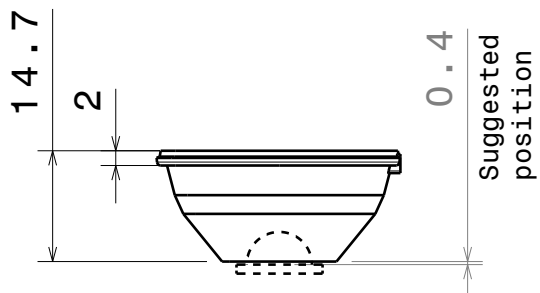

Isometric view

Bottom view

Markings:
 MIRA-M: 2500
 MIRA-W: 2501
 MIRA-WW: 2502

Front view

Top view

Dimension D:
 - C12500_MIRA-M 29,7mm
 - C12501_MIRA-W 28,4mm
 - C12502_MIRA-WW 28,4mm

Material: PC

This drawing is our property.
 It can't be reproduced
 or communicated without
 our written agreement.