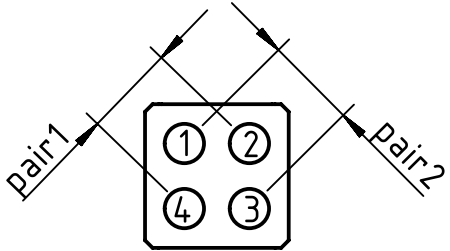

arrangement without cover

pin	10BASE-T 100BASE-TX	color
1	Tx+	white/orange
2	Rx+	white/green
3	Tx-	orange
4	Rx-	green

delivery in partly assembled parts and individual parts

	All rights reserved Department EL PD - DE	All Dimensions in mm Original Size DIN A4		Scale 2:1	Free size tol.	Ref.
		Created by FINKEV	Inspected by GERB	Standardisation SCHMIDTM	Date 2015-05-27	State Final Release
HARTING Electric GmbH & Co. KG D-32339 Espelkamp			Title Han MegaBit contact-F			Doc-Key / ECM-Nr. 100611395/UGD/002/B 500000089536
Type TB		Number 09 14 008 3122			Rev. B	Page 1/1