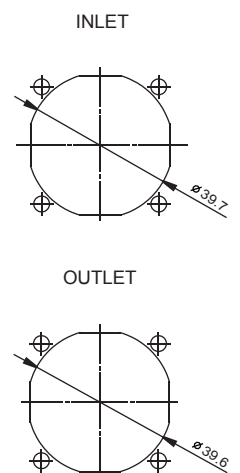

40x40x20 mm

5.5 CFM

 HA40201V4-0000-999	Bearing	Rating Voltage (VDC)	Power Current (mA)	Power Consumption (WATTS)	Speed (RPM)	Air Flow (CFM)	Static Pressure (Inch-H ₂ O)	Noise (dBA)	Weight (g)	Curve
	● VAPO	12	45	0.6	4700	5.5	0.08	12.8	30.6	1