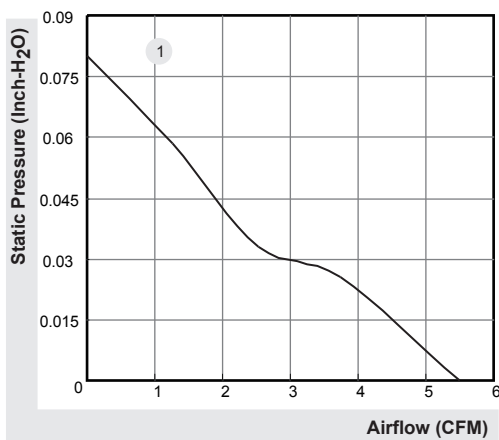

40x40x20 mm

5.5 CFM

 HA40201V4-0000-999	Bearing	Rating Voltage (VDC)	Power Current (mA)	Power Consumption (WATTS)	Speed (RPM)	Air Flow (CFM)	Static Pressure (Inch-H ₂ O)	Noise (dBA)	Weight (g)	Curve
	● VAPO	12	45	0.6	4700	5.5	0.08	12.8	30.6	1