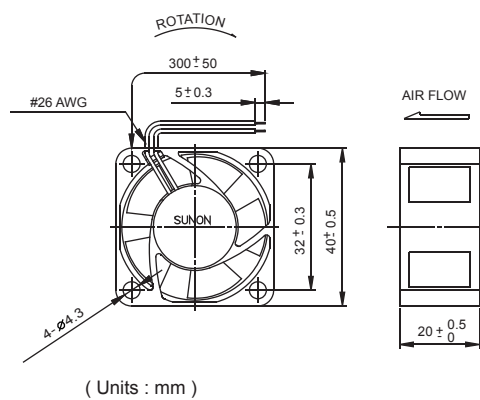

40x40x20 mm

5.5 CFM

 HA40201V4-0000-999	Bearing	Rating Voltage (VDC)	Power Current (mA)	Power Consumption (WATTS)	Speed (RPM)	Air Flow (CFM)	Static Pressure (Inch-H ₂ O)	Noise (dBA)	Weight (g)	Curve
	● VAPO	12	45	0.6	4700	5.5	0.08	12.8	30.6	1