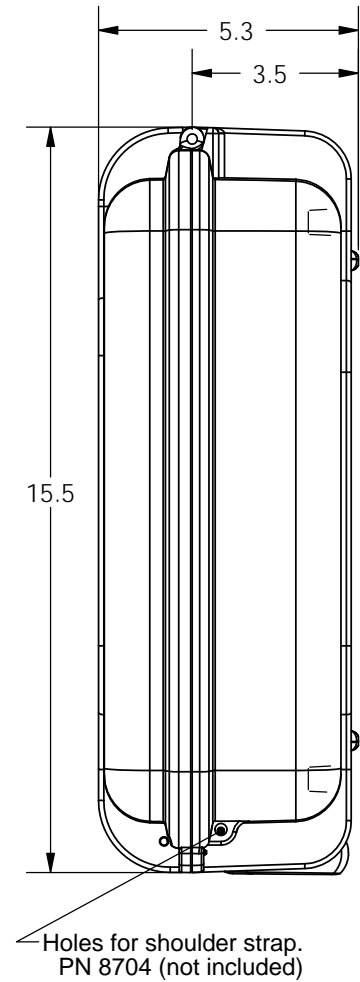

# SERPAC SE710

Electronic Enclosures

**NOTES:**

- 1) Max. usable inside dimensions are: 18 5/16" X 13 3/16" X 4 1/16" (4 9/16" bottom of boss) (18.3" X 13.2" X 4.1")
- 2) With Metal Lock Latches p/n R710ML and Plastic Lock Latches p/n R710PL are optional.