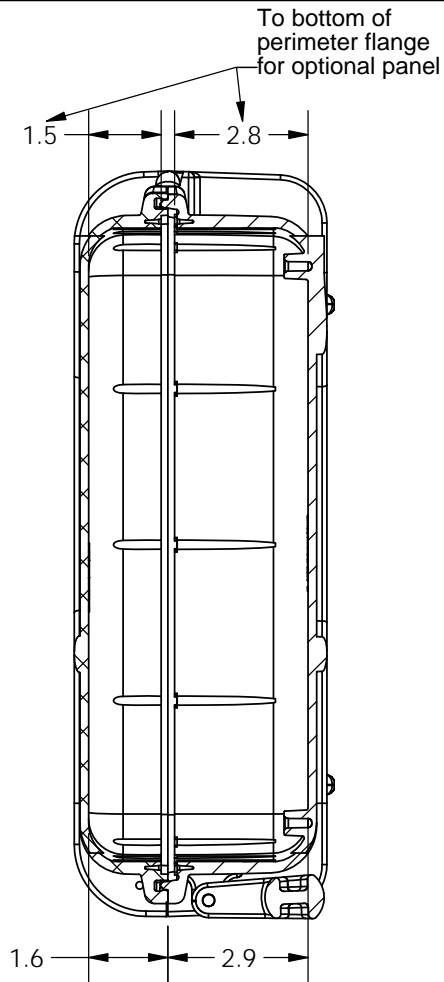

# SERPAC SE710

Electronic Enclosures

**NOTES:**

- 1) Max. usable inside dimensions are: 18 5/16" X 13 3/16" X 4 1/16" (4 9/16" bottom of boss) (18.3" X 13.2" X 4.1")
- 2) With Metal Lock Latches p/n R710ML and Plastic Lock Latches p/n R710PL are optional.