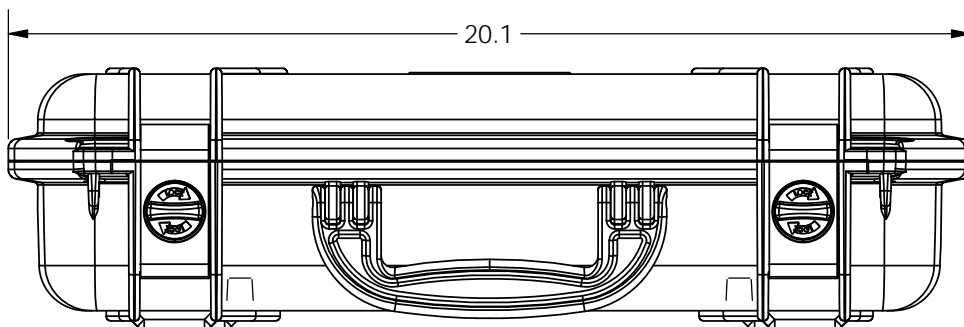

# SERPAC SE710

Electronic Enclosures

**NOTES:**

- 1) Max. usable inside dimensions are: 18 5/16" X 13 3/16" X 4 1/16" (4 9/16" bottom of boss) (18.3" X 13.2" X 4.1")
- 2) With Metal Lock Latches p/n R710ML and Plastic Lock Latches p/n R710PL are optional.