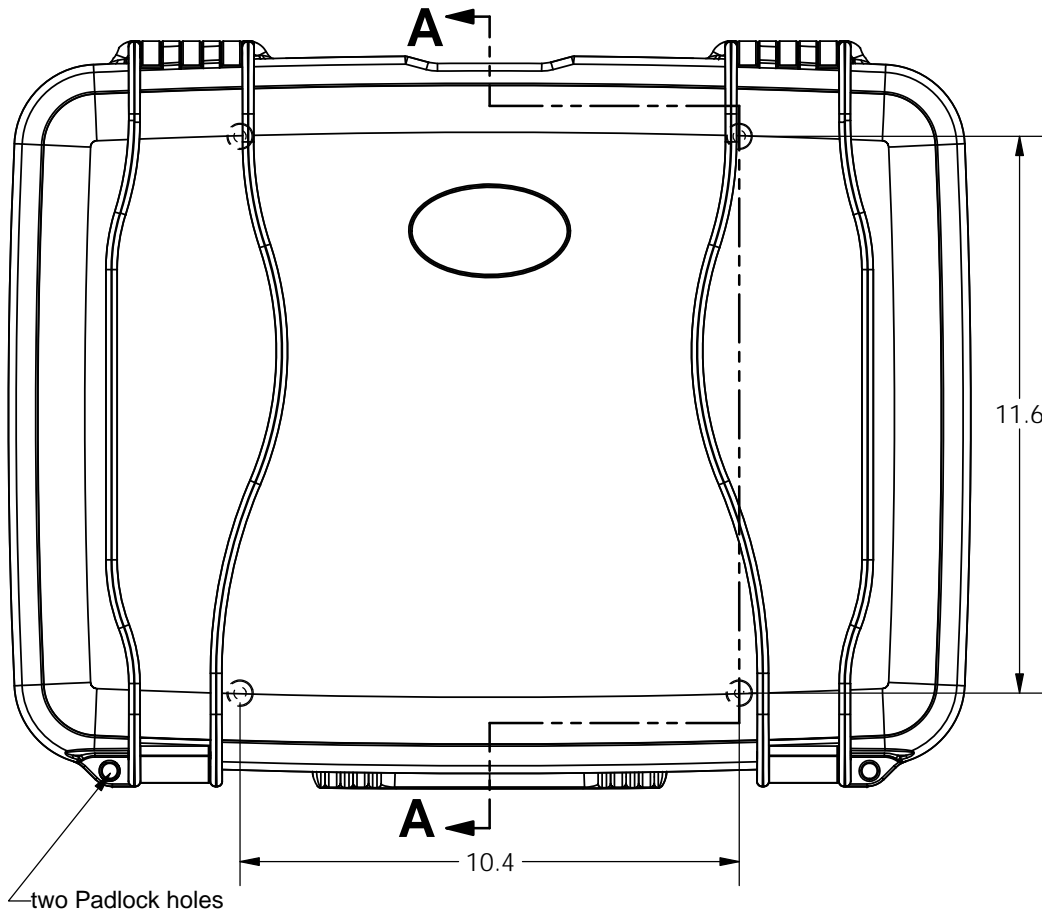

# SERPAC SE710

Electronic Enclosures

**NOTES:**

- 1) Max. usable inside dimensions are: 18 5/16" X 13 3/16" X 4 1/16" (4 9/16" bottom of boss) (18.3" X 13.2" X 4.1")
- 2) With Metal Lock Latches p/n R710ML and Plastic Lock Latches p/n R710PL are optional.