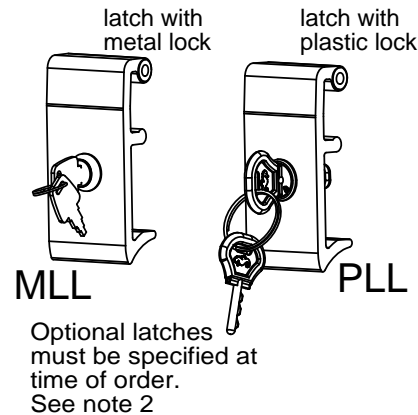

# SERPAC SE710

Electronic Enclosures

**NOTES:**

- 1) Max. usable inside dimensions are: 18 5/16" X 13 3/16" X 4 1/16" (4 9/16" bottom of boss) (18.3" X 13.2" X 4.1")
- 2) With Metal Lock Latches p/n R710ML and Plastic Lock Latches p/n R710PL are optional.