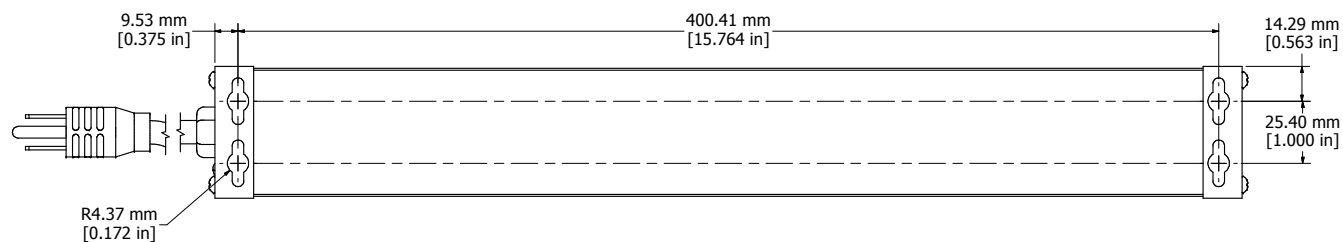

ASSEMBLY - VIEW FROM TOP

ISOMETRIC VIEW

ASSEMBLY - VIEW FROM SIDE

SECTION A-A

ASSEMBLY - VIEW FROM BOTTOM

1584T6**RA
Finish - Top - Black Painted Steel
Bottom - Aluminum Extrusion
Rated - 120 VAC, 60 Hz, 15 Amps
Approvals - CSA Certified Standards C22.2 (No. 21-95, 42-99)
- UL Listed, Standard UL1363
Cord Length
1584T6A1RA - 6' Foot Power Cord (NEMA 5-15P)
1584T6B1RA - 15' Foot Power Cord (NEMA 5-15P)