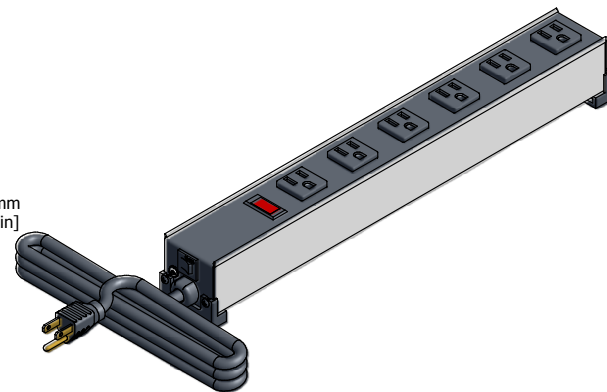

ASSEMBLY - VIEW FROM TOP

ISOMETRIC VIEW

ASSEMBLY - VIEW FROM SIDE

SECTION A-A

ASSEMBLY - VIEW FROM BOTTOM

1584T6**RA
Finish - Top - Black Painted Steel
Bottom - Aluminum Extrusion
Rated - 120 VAC, 60 Hz, 15 Amps
Approvals - CSA Certified Standards C22.2 (No. 21-95, 42-99)
- UL Listed, Standard UL1363
Cord Length
1584T6A1RA - 6' Foot Power Cord (NEMA 5-15P)
1584T6B1RA - 15' Foot Power Cord (NEMA 5-15P)