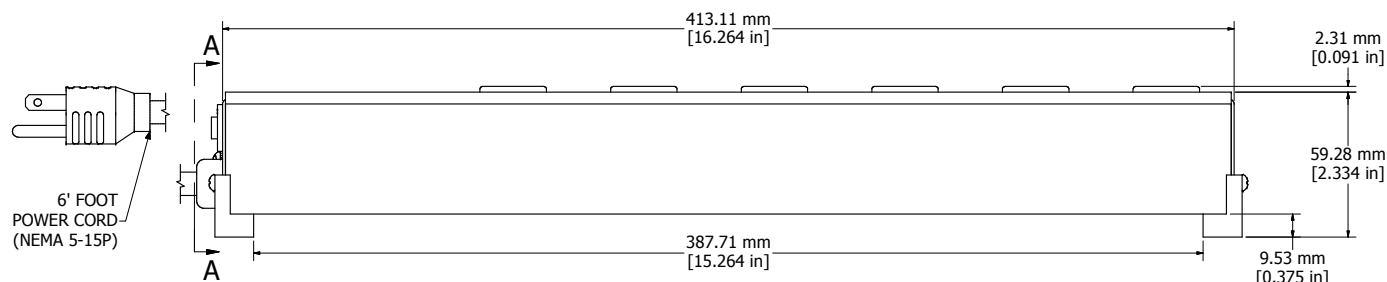

ASSEMBLY - VIEW FROM TOP

ISOMETRIC VIEW

ASSEMBLY - VIEW FROM SIDE

SECTION A-A

ASSEMBLY - VIEW FROM BOTTOM

1584T6**RA
Finish - Top - Black Painted Steel
Bottom - Aluminum Extrusion
Rated - 120 VAC, 60 Hz, 15 Amps
Approvals - CSA Certified Standards C22.2 (No. 21-95, 42-99)
- UL Listed, Standard UL1363
Cord Length
1584T6A1RA - 6' Foot Power Cord (NEMA 5-15P)
1584T6B1RA - 15' Foot Power Cord (NEMA 5-15P)