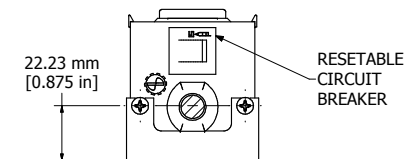

ASSEMBLY - VIEW FROM TOP

ISOMETRIC VIEW

ASSEMBLY - VIEW FROM SIDE

SECTION A-A

ASSEMBLY - VIEW FROM BOTTOM

1584T6**RA
Finish - Top - Black Painted Steel
Bottom - Aluminum Extrusion
Rated - 120 VAC, 60 Hz, 15 Amps
Approvals - CSA Certified Standards C22.2 (No. 21-95, 42-99)
- UL Listed, Standard UL1363
Cord Length
1584T6A1RA - 6' Foot Power Cord (NEMA 5-15P)
1584T6B1RA - 15' Foot Power Cord (NEMA 5-15P)