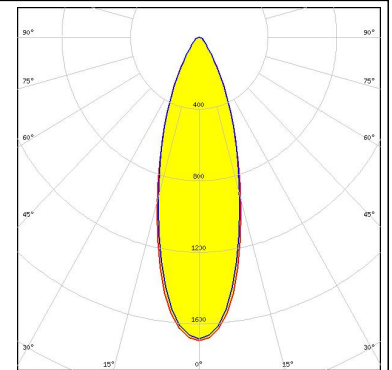

PHOTOMETRIC DATA (MEASURED):

LED LUXEON Rebel
FWHM 32.0°
Efficiency 90 %
Peak intensity cd/lm
Required components: