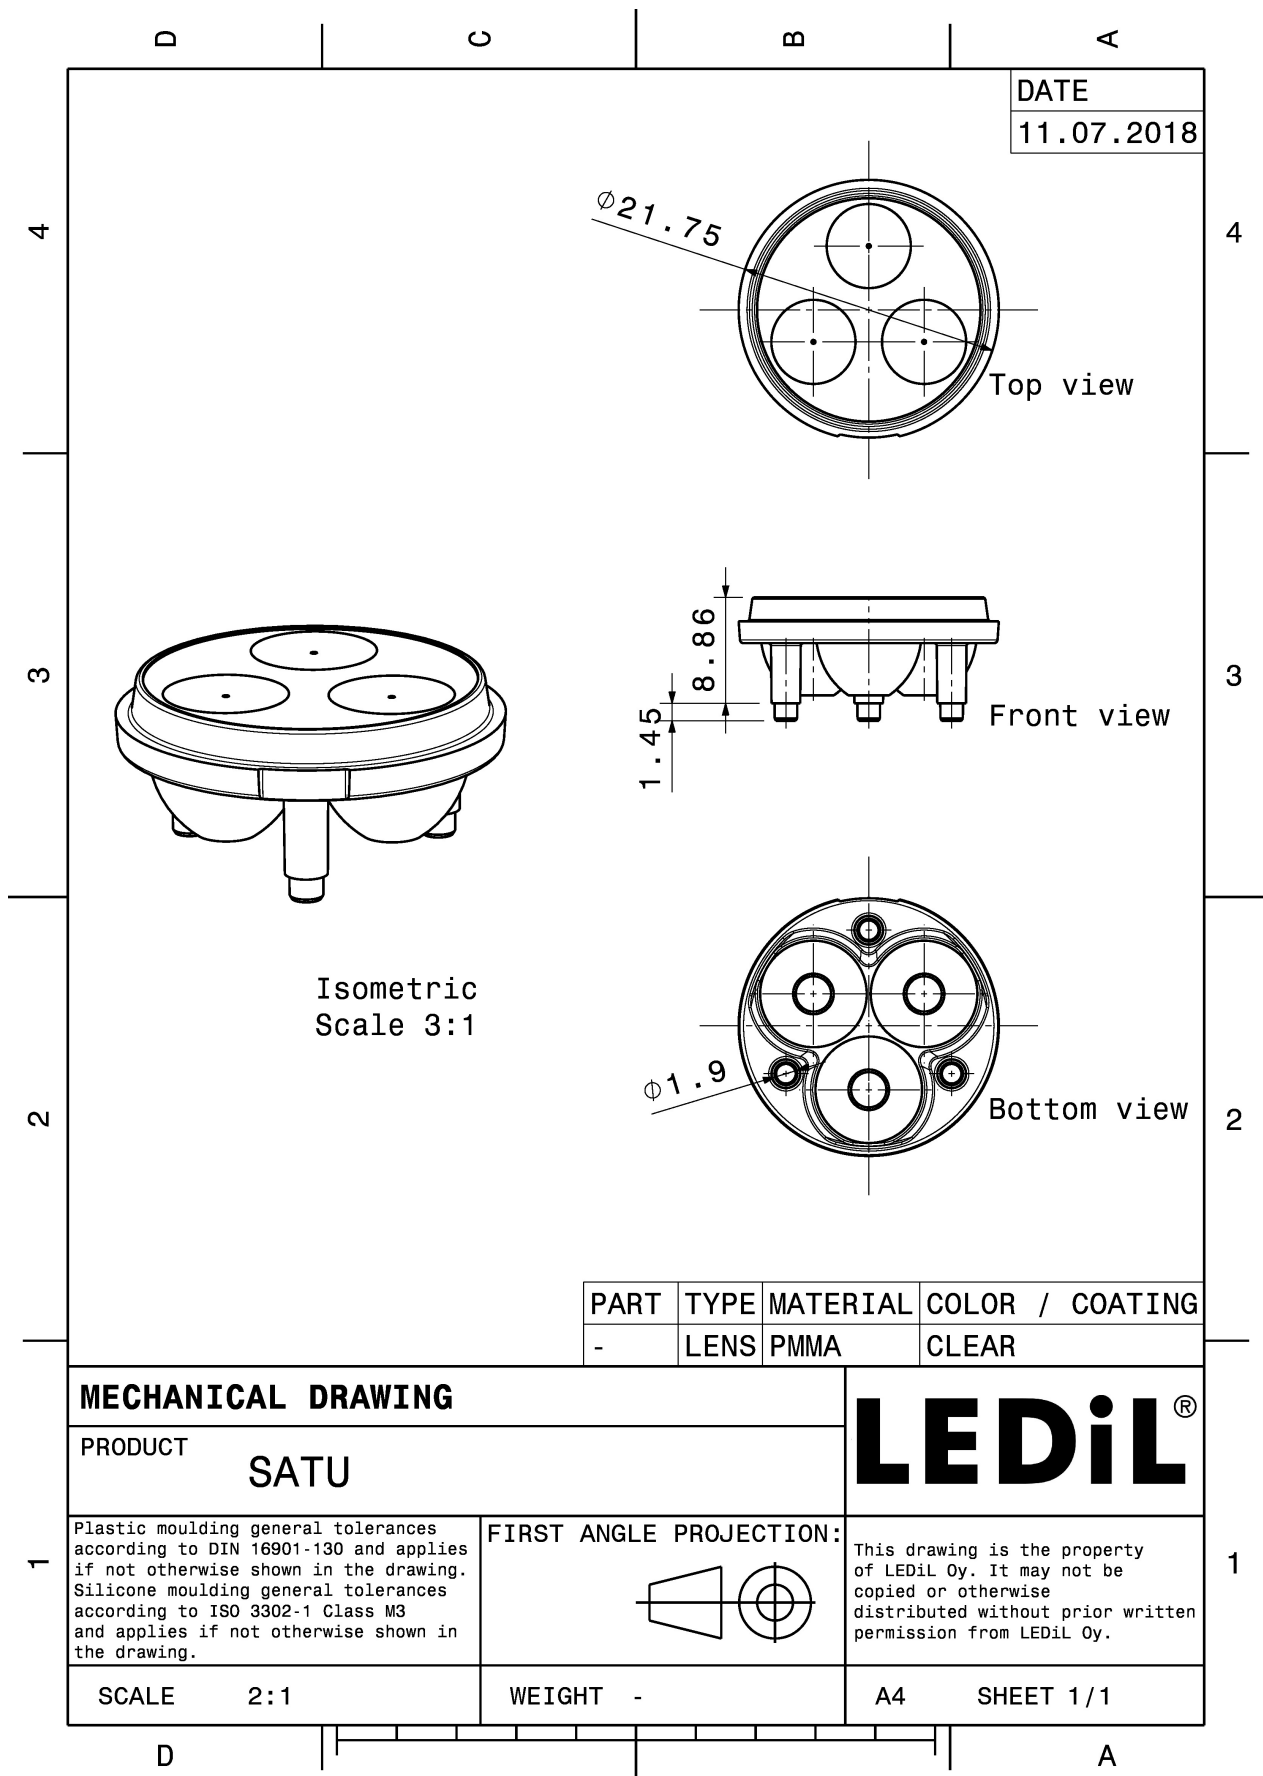

SATU-W

~35° wide beam

TECHNICAL SPECIFICATIONS:

Dimensions	Ø 21.8 mm
Height	8.9 mm
Fastening	glue, pin
Colour	clear
Box size	480 x 280 x 300 mm
Box weight	7.8 kg
Quantity in Box	2880 pcs
ROHS compliant	yes ⓘ

MATERIAL SPECIFICATIONS:

Component	Type	Material	Colour
SATU-W	Lens array	PMMA	clear

PHOTOMETRIC DATA (MEASURED):

LED LUXEON Rebel
FWHM 32.0°
Efficiency 90 %
Peak intensity cd/lm
Required components:

LED Oslon SSL 150
FWHM 30.0°
Efficiency 83 %
Peak intensity 2.000 cd/lm
Required components:

SetPlotSize=1600; X range error = min >= max

GENERAL INFORMATION:

NOTE: The typical beam angle will be changed by different color, chip size and chip position tolerance. The typical total beam angle is the full angle measured where the luminous intensity is half of the peak value.