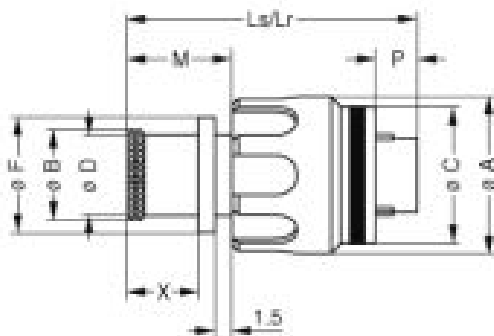

SUMMARY

Wires

Low	7
High	0
Coax	0
Triax	0
Quad	0
Fiber	0
Fluidic	0

Series	1M
Termination type	Female crimp
IP rating	68
Cable Ø	4.85 - 9.70 mm
Matching parts	EGS.1M.307.XLC
Status	
Alternative part	

Image is for illustrative purpose only

Performance

Configuration	1M.307 : 7 Low Voltage
Insulator	
Rated Current	7.0 Amps

Specifications

Contact Type: Crimp
Max. Matings: 5000
Contact Retention: 22 N
Contact Dia.: 0.7 mm (0.028in)
Bucket Dia.: 0.8 mm (0.031in)

Min. Conductor: 0.14 mm² (AWG 26)
 Max. Conductor: 0.34 mm² (AWG 22)
 R (max): 6.1 mOhm
 Test voltage (kV rms) Contact-contact: 1.45
 Test voltage (kV rms) Contact-shell: 1.2

Others

Humidity (max): <=95% [at 60 deg C / 140 F]
 Vibration: 15 g [10 Hz - 2000 Hz]
 Shock Resistance: 100 g [6 ms]
 Operating temperature: -55° C/ +200° C
 Climatical Category: 15/200/21 (Al. shell)
 Lighting strike EIA 364-75 10K amps - 6 times
 EMI Shielding EIA 364-66A - 1Ghz-80 dB,3GHz-70 dB,6GHz- 58dB
 IP Rating: 68

DRAWINGS

Draws

Dimensions

	A	B	C	D	F	Lr	Ls	M	P	X
mm.	15.9	10.5	14.2	9.7	12.4	27.1	27.1	9.7	3.9	6.7
in.	0,63	0,41	0,56	0,38	0,49	1,07	1,07	0,38	0,15	0,26

RECOMMENDED BY LEMO

Tools

Crimp Tool: DPC.91.701.V
 Crimp settings: AWG/Selector = 22-24-26/6-5-5