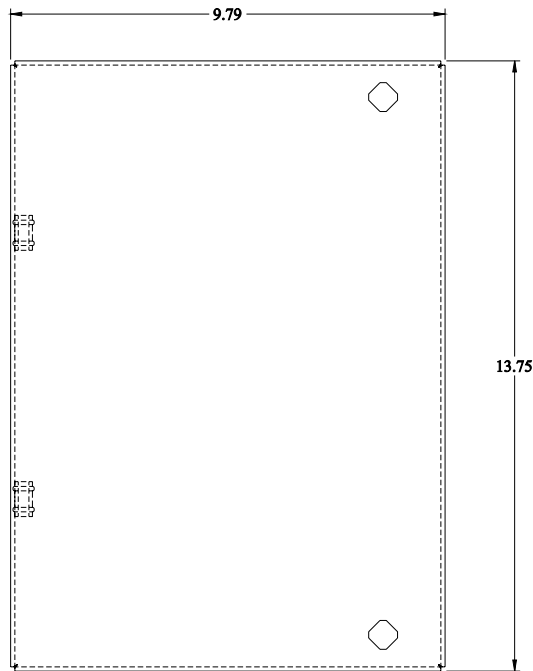

PART No. ESP1612

for more information visit
www.hammfg.com

Data subject to change without notice

Isometric drawing Not to Scale

SIDE VIEW

FRONT VIEW

BOTTOM VIEW

ISOMETRIC VIEW