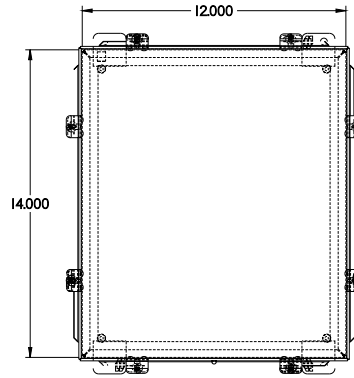

PART No. 1414N4M8
 for more information visit
www.hammfg.com
 Data subject to change without notice

TOP VIEW

ISOMETRIC VIEW

BACK VIEW

LEFT SIDE VIEW

FRONT VIEW

RIGHT SIDE VIEW

INNER PANEL

BOTTOM VIEW