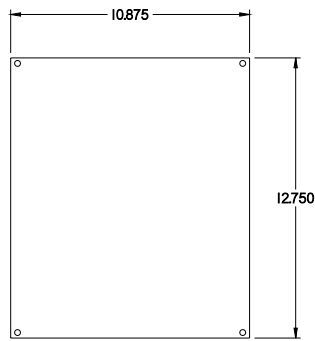

PART No. 1414N4M8
 for more information visit
www.hammfg.com
 Data subject to change without notice

TOP VIEW

ISOMETRIC VIEW

BACK VIEW

LEFT SIDE VIEW

FRONT VIEW

RIGHT SIDE VIEW

INNER PANEL

BOTTOM VIEW