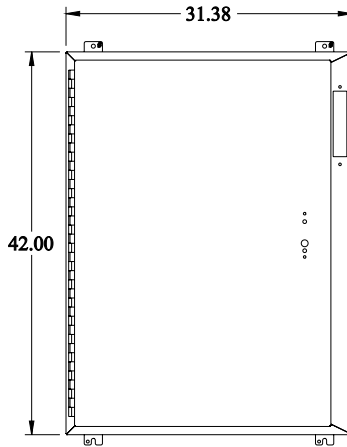

PART No. 1447AH8

for more information visit
www.hammfg.com

Data subject to change without notice

Isometric drawing Not to Scale

ISOMETRIC VIEW

TOP VIEW

INNER PANEL

BACK VIEW

LEFT SIDE VIEW

FRONT VIEW

BOTTOM VIEW

RIGHT SIDE VIEW