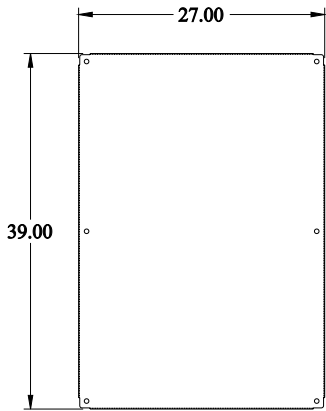

PART No. 1447AH8

for more information visit
www.hammfg.com

Data subject to change without notice

Isometric drawing Not to Scale

ISOMETRIC VIEW

TOP VIEW

INNER PANEL

BACK VIEW

LEFT SIDE VIEW

FRONT VIEW

BOTTOM VIEW

RIGHT SIDE VIEW