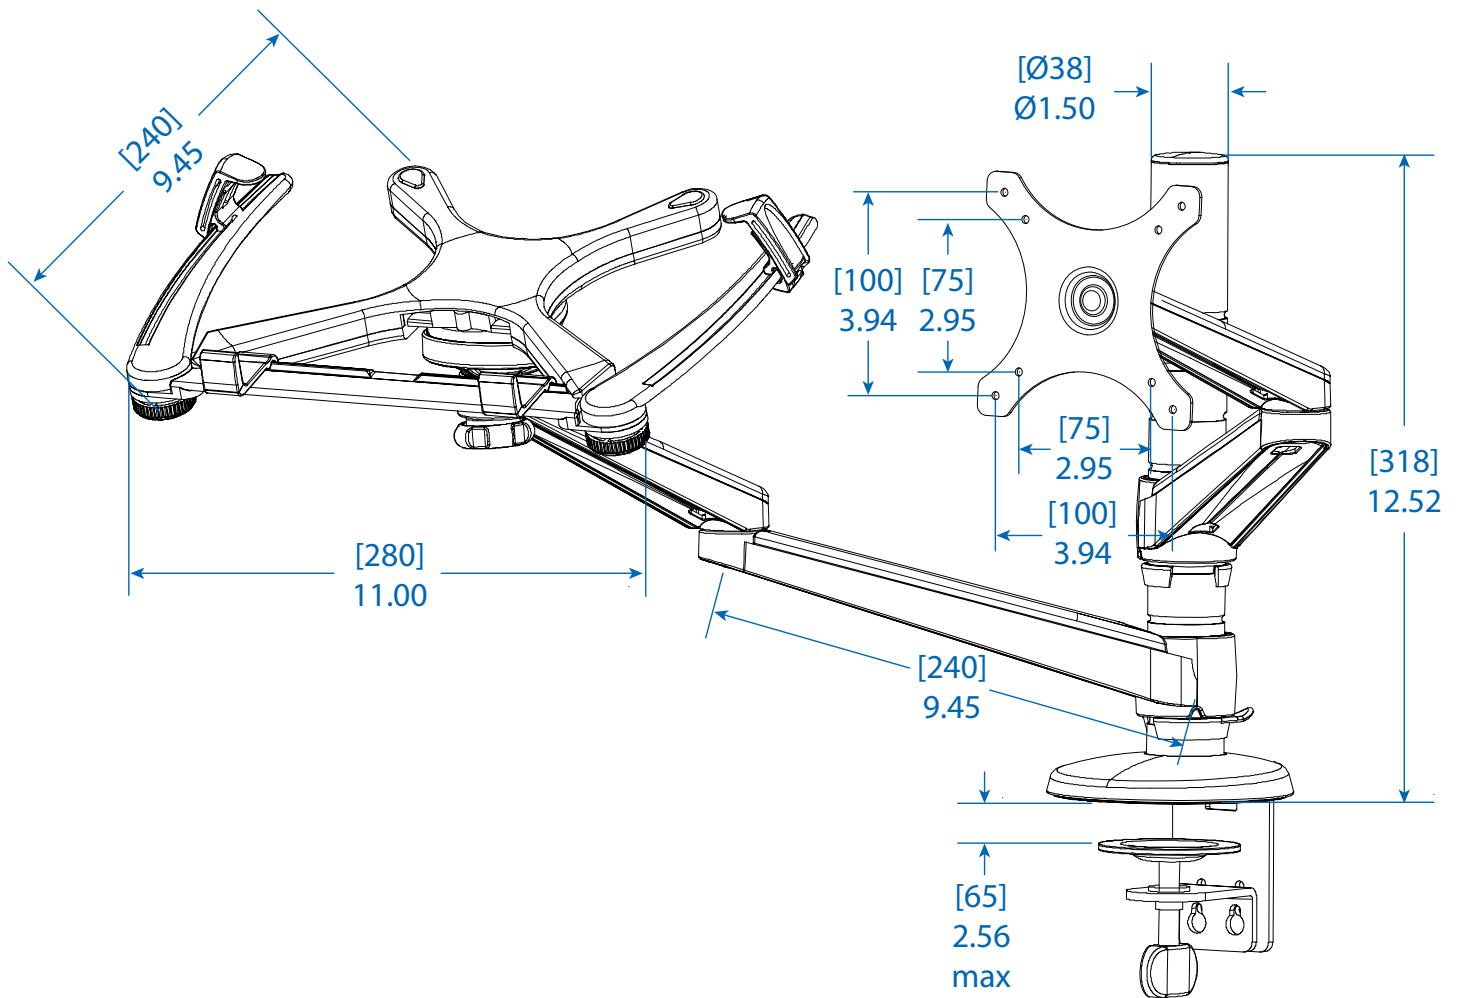

MODEL:

DDR1327NBMSC

Dimensions: [mm] INCHES

Tripp Lite has a policy of continuous improvement. Specifications are subject to change without notice.

1111 W. 35th Street
Chicago, IL 60609 USA
773.869.1234
www.tripplite.com