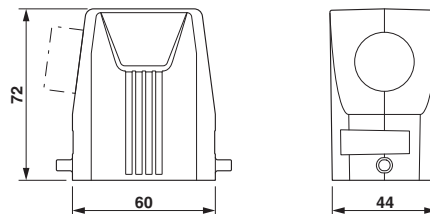

Dimensions

Height	72 mm
Width	44 mm
Length	60 mm

Ambient conditions

Degree of protection of housing (IP)	IP66
	IP69K (ISO 20653:2013-02, with suitable screw connection)
	IP67
Degree of protection of housing (NEMA)	4
	4X
	12
Ambient temperature (operation)	-40 °C ... 125 °C

Housing - HC-STA-B06-HHFS-1STM25-EL-AL - 1412562

Technical data

General

Note	For contact inserts HC-B6, BB10, DD24, M Tall housings for extra large wiring space
Size	B6
Housing type	Sleeve housing
Locking type	for single locking latch
No. of cable outlets	1
Cable exit	lateral
Screw connection	none
Type of the screw connection	1x M25
Housing material	Die-cast aluminum, salt water resistant
Housing surface material	Uncoated

Drawings

Dimensional drawing

Dimensional drawing

Classifications

eCl@ss

eCl@ss 5.1	27143424
eCl@ss 6.0	27143423
eCl@ss 8.0	27440202
eCl@ss 9.0	27440202

ETIM

ETIM 5.0	EC000437
----------	----------