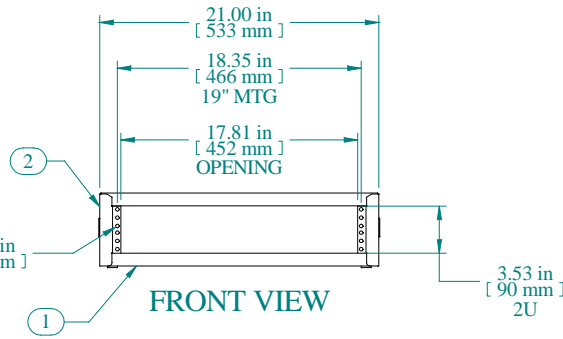

SECTION A-A

TOP VIEW

L.S. VIEW

FRONT VIEW

R.S. VIEW

BOTTOM VIEW

Item Number	Title	Quantity
1	RCBS - BOTTOM	1
2	RCBS - TOP & SIDES	1
3	BLACK PLASTIC HANDLE	2
4	PLUG BUMPER	4

PART NUMBERS

RCBS1900324BK1	PAINTED BLACK TEXTURED
RCBS1900324LG1	PAINTED RAL7035 TEXTURED

NOTES

Shipped with a starter pack of 10-32 clip nuts & matching quantity of 1421ABK black screws

Data subject to change without notice. Isometric drawing not to scale.