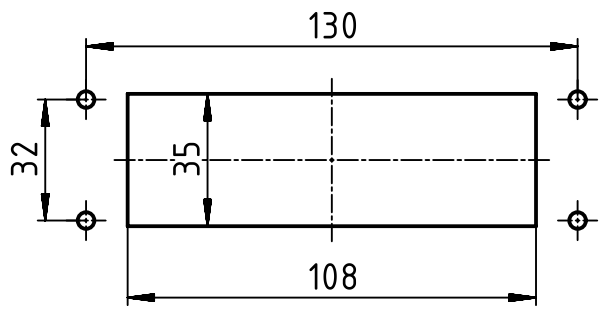

1 2 3 4 5 6

A

B

C

D

(1:2) panel cut out

	All rights reserved Department EL PD - DE HARTING Electric GmbH & Co. KG D-32339 Espelkamp	All Dimensions in mm Original Size DIN A4		Scale 1:1	Free size tol.	Ref. Sub.
		Created by PRIESTER	Inspected by SCHNIEDER	Standardisation TIEMANNA	Date 2014-04-25	State Final Release
Title Han EMC/B 24 Base Panel					Doc-Key / ECM-Nr. 100197753/UGD/004/A 500000074001	
Type TB			Number 09 62 824 0301		Rev. A	Page 1/1