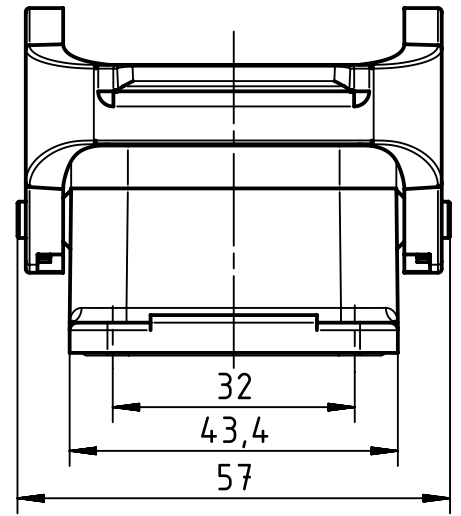

1 2 3 4 5 6

A

B

C

D

(1:2) panel cut out

	All rights reserved Department EL PD - DE HARTING Electric GmbH & Co. KG D-32339 Espelkamp	All Dimensions in mm Original Size DIN A4		Scale 1:1	Free size tol.	Ref. Sub.
		Created by PRIESTER	Inspected by SCHNIEDER	Standardisation TIEMANNA	Date 2014-04-25	State Final Release
Title Han EMC/B 24 Base Panel					Doc-Key / ECM-Nr. 100197753/UGD/004/A 500000074001	
Type TB			Number 09 62 824 0301		Rev. A	Page 1/1