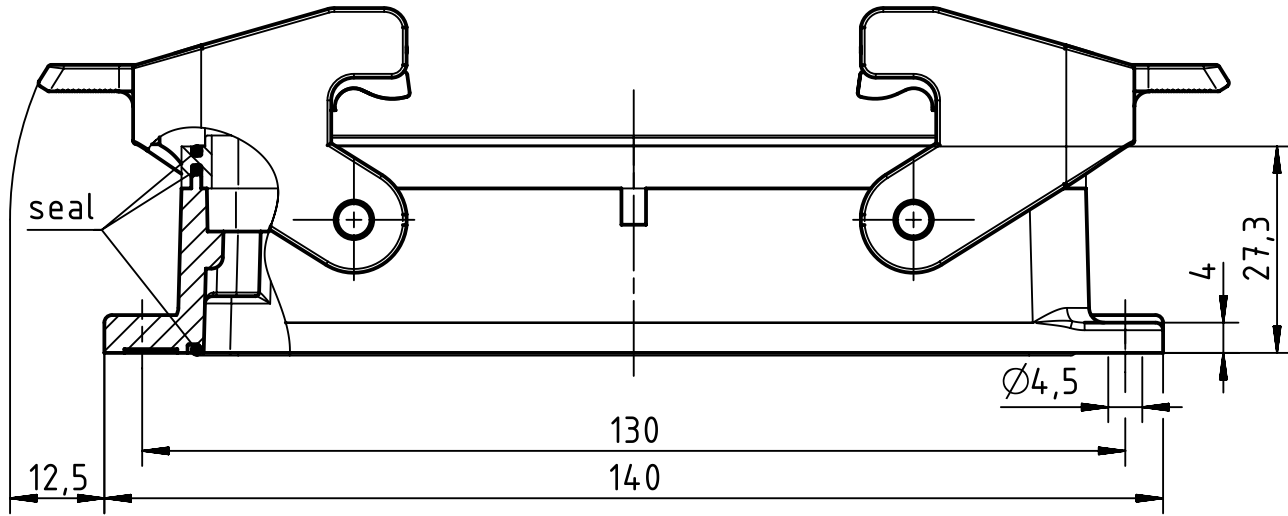

1 2 3 4 5 6

A

B

C

D

(1:2) panel cut out

	All rights reserved Department EL PD - DE HARTING Electric GmbH & Co. KG D-32339 Espelkamp	All Dimensions in mm Original Size DIN A4		Scale 1:1	Free size tol.	Ref. Sub.
		Created by PRIESTER	Inspected by SCHNIEDER	Standardisation TIEMANNA	Date 2014-04-25	State Final Release
Title Han EMC/B 24 Base Panel					Doc-Key / ECM-Nr. 100197753/UGD/004/A 500000074001	
Type TB			Number 09 62 824 0301		Rev. A	Page 1/1