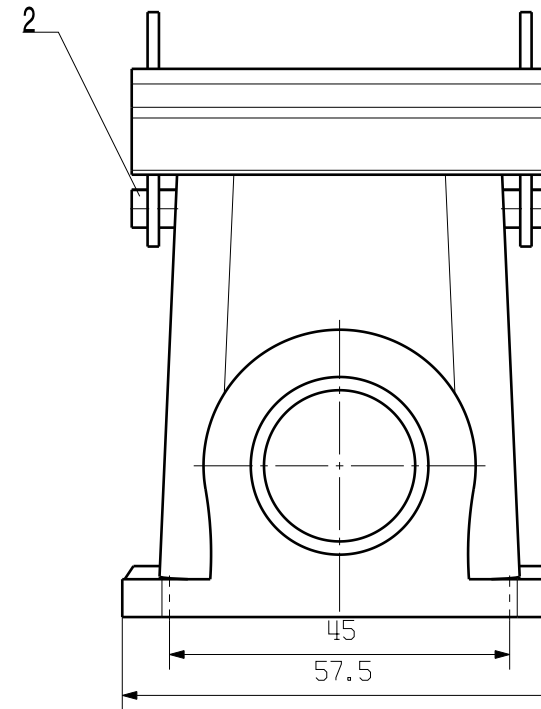

MASSE OHNE TOLERANZ SIND KEINE PRUEFMASSE
 DIMS. WITHOUT TOLERANCE ARE NOT CONTROL DIMS.

4	SEALING	NBR
3	LOCKING	STAINLESS STEEL
2	LOCKING BOLTS	STAINLESS STEEL
1	BASE HOUSING	ALUMINIUM WITH POWDER COATING
ROHSTOFF-NR. R.PART NO.	TYP PART NAME	WERKSTOFF MATERIAL

		CAT.NO.: 166152000	
MAX. NRN./NOS. ?		Weidmüller	
MODIFICATION		DRAWING NO.	ISSUE NO.
	DATE	NAME	
SCALE: 1/1	DRAWN	21.10.2005	YANG_A
SUPERSEDES:	RESPONSIBLE		
SUPERSEDED BY:	CHECKED	31.10.2005	ZHANG_T
	APPROVED		
		HDC 24B SBU 2PG21G SOCKELGEHAEUSE BASE HOUSING	
		PRODUCT FILE:	