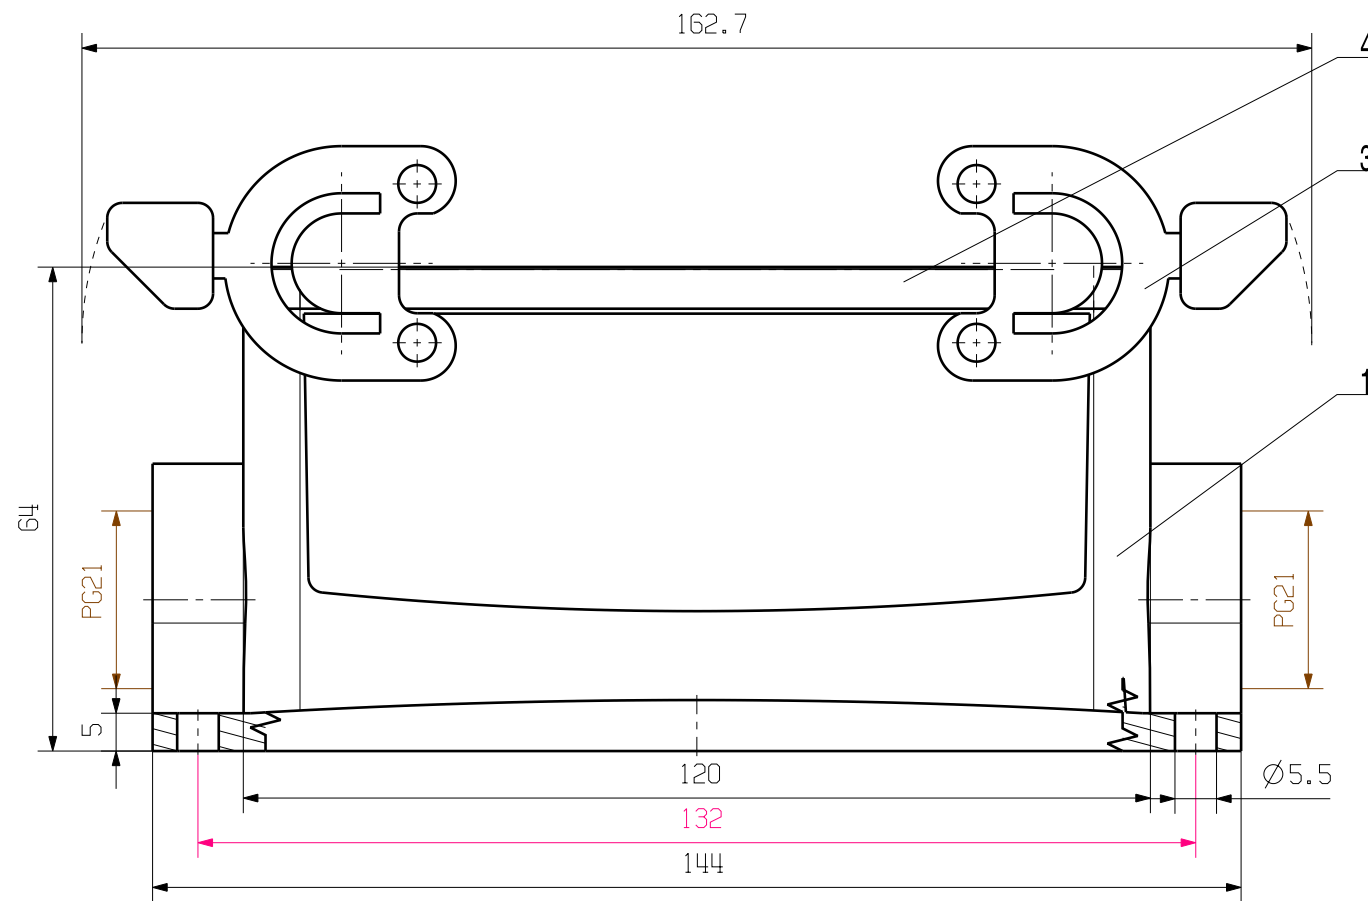

MASSE OHNE TOLERANZ SIND KEINE PRUEFMASSE
 DIMS. WITHOUT TOLERANCE ARE NOT CONTROL DIMS.

4	SEALING	NBR
3	LOCKING	STAINLESS STEEL
2	LOCKING BOLTS	STAINLESS STEEL
1	BASE HOUSING	ALUMINIUM WITH POWDER COATING
ROHSTOFF-NR. R.PART NO.	TYP PART NAME	WERKSTOFF MATERIAL

		CAT.NO.: 166152000	
MAX. NRN./NOS. ?		Weidmüller	
MODIFICATION		DRAWING NO.	ISSUE NO.
	DATE	NAME	
SCALE: 1/1	DRAWN	21.10.2005	YANG_A
SUPERSEDES:	RESPONSIBLE		
SUPERSEDED BY:	CHECKED	31.10.2005	ZHANG_T
	APPROVED		
		HDC 24B SBU 2PG21G SOCKELGEHAEUSE BASE HOUSING	
		PRODUCT FILE:	