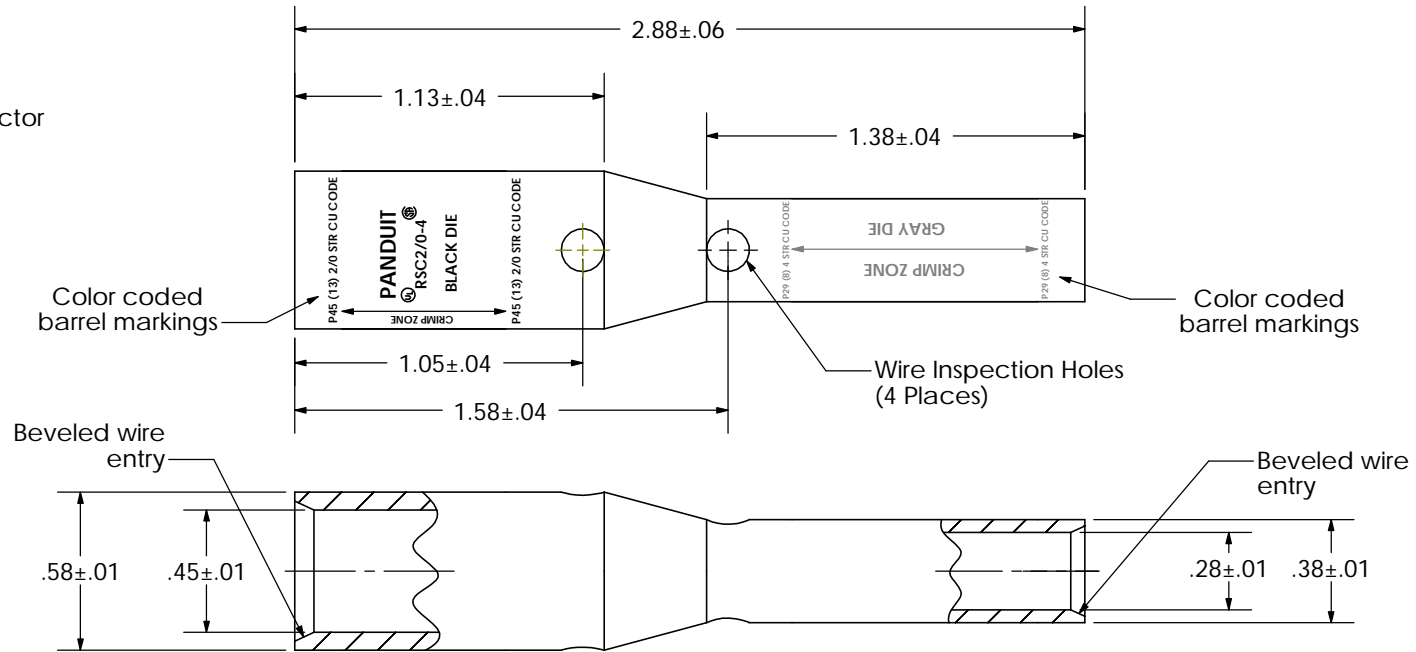

THIS COPY IS PROVIDED ON A RESTRICTED BASIS AND IS NOT TO BE USED IN ANY WAY DETRIMENTAL TO THE INTERESTS OF PANDUIT CORP.

Material	High Conductivity Seamless Copper Tube
Plating	Electro-Tin
UL Listed Wire Connector	Yes, for applications up to 35kv. Consult cable manufacturer for voltage stress relief instructions with applications greater than 2000 volts.
UL Temperature Rating	90° C
C.S.A Certified Wire Connector	Yes

	From	To
Wire Sizes	2/0 AWG	4-3 AWG STR & 2 AWG SOLID
Wire Types	Stranded Copper; Class B: Compact, Compressed or Concentric, Class C: Concentric	Stranded Copper; Class B: Compact, Compressed or Concentric, Class C: Concentric
Wire Strip Lengths	1-1/16 in.	1-5/16 in.
Panduit Color Code on Barrels	BLACK	GRAY
Panduit Die Index No. on Barrels	P45	P29
Alternate Industry Die Index No. () on Barrels	(13)	(8)

CERTIFIED

LISTED Wire Connector

REV	DATE	BY	CHK	DESCRIPTION	ECN
03	3/04	KLFU	KLFU	Wire size TO was: 4 AWG	11644

PANDUIT CORP. TINLEY PARK, ILLINOIS

RSC2/0-4-X
Copper Reducing Splice With Inspection Holes

SCALE N/A DRAWING NO / CAD FILE RSC2_0-4-CUST