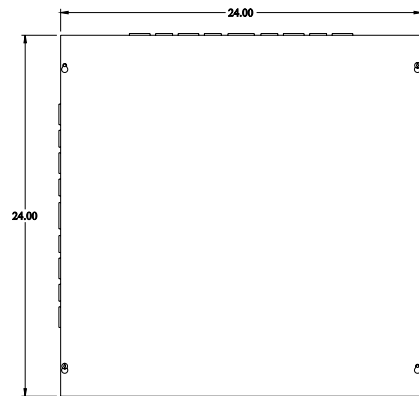

**PART No. CSKO24244**

for more information visit  
[www.hammfg.com](http://www.hammfg.com)

Data subject to change without notice

Isometric drawing Not to Scale

**TOP VIEW**

**ISOMETRIC VIEW**

**SIDE VIEW**

**FRONT VIEW**

**SIDE VIEW**

**BOTTOM VIEW**