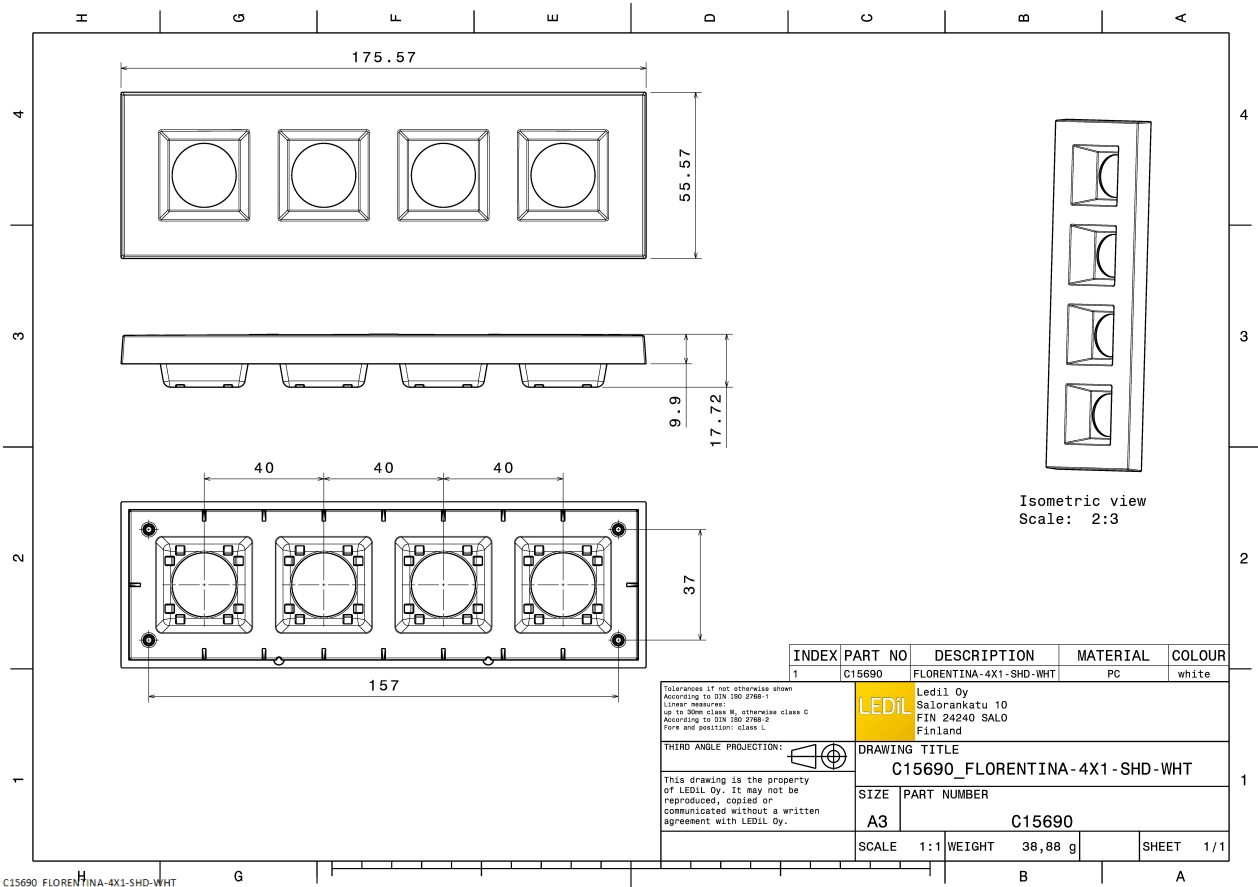

FLORENTINA-4X1-SHD-WHT

White shade for FLORENTINA-4X1 assemblies

TECHNICAL SPECIFICATIONS:

Dimensions	175.57x55.57 mm
Height	17.7 mm
Fastening	glue
Colour	white
Box size	356 x 356 x 292 mm
Box weight	8 kg
Quantity in Box	184 pcs
ROHS compliant	yes ⓘ

MATERIAL SPECIFICATIONS:

Component	Type	Material	Colour
FLORENTINA-4X1-SHD-WHT	Shade	PC	white

GENERAL INFORMATION:

NOTE: The typical beam angle will be changed by different color, chip size and chip position tolerance. The typical total beam angle is the full angle measured where the luminous intensity is half of the peak value.