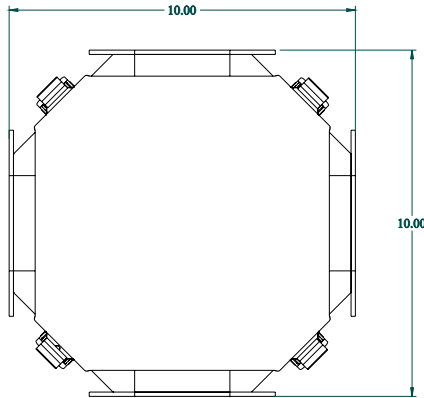

PART No. 1485CY

for more information visit
www.hammfg.com

Data subject to change without notice

Isometric drawing Not to Scale

TOP VIEW

ISOMETRIC VIEW

FRONT VIEW

SIDE VIEW

SIDE VIEW

BOTTOM VIEW