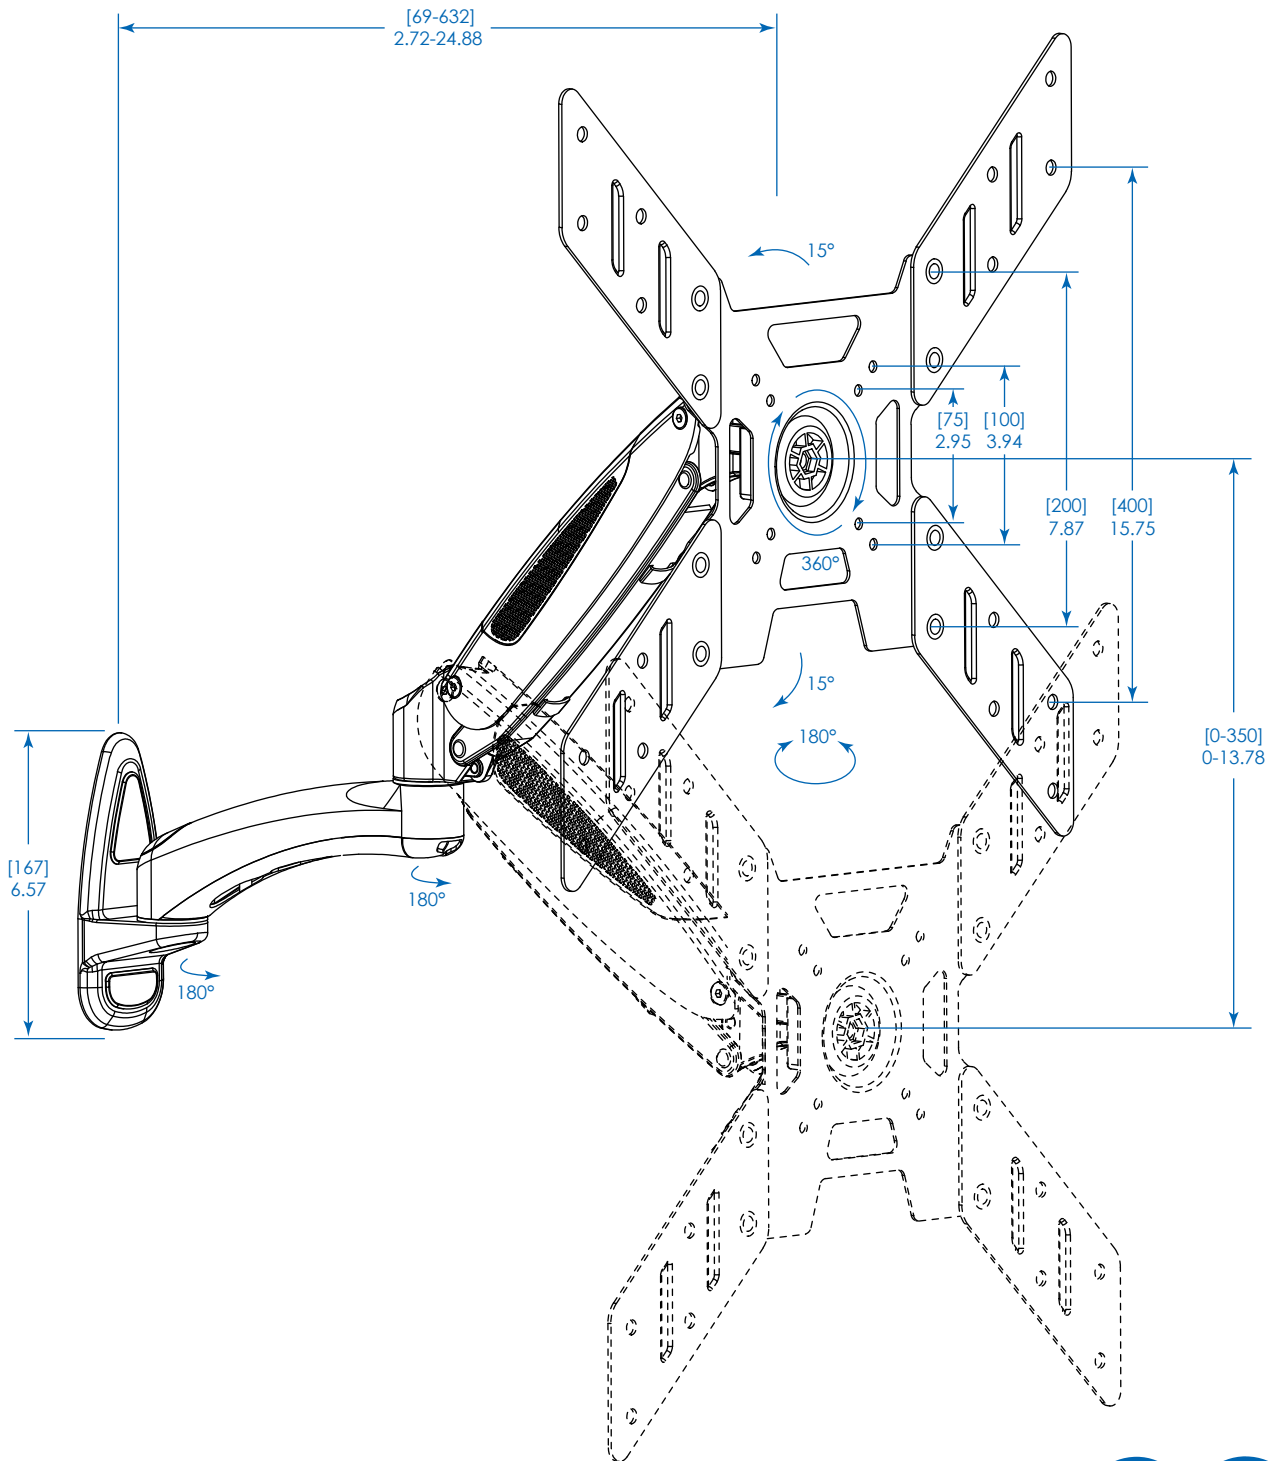

MODEL:

DWM3750S

Swivel/Tilt/Rotate Wall Mount for 37" to 50" Displays

Dimensions: [mm] INCHES

Tripp Lite has a policy of continuous improvement. Specifications are subject to change without notice.

1111 W. 35th Street
Chicago, IL 60609 USA
773.869.1234
www.tripplite.com