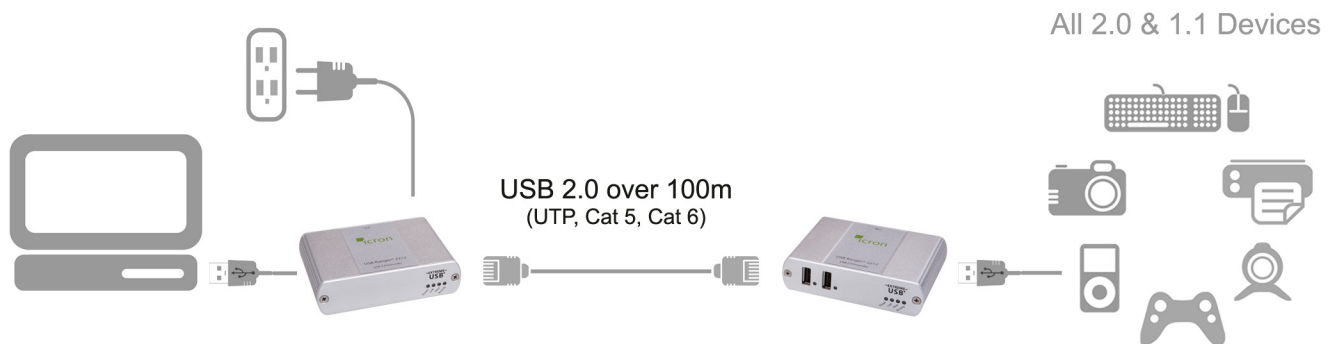

USB Ranger® 2212

Cat 5 USB 2.0 Extender with Remote Power

Ranger 2212 extends USB 2.0 beyond the desktop up to 100m over standard Cat 5 cable using ExtremeUSB® technology.

Ranger 2212 Features

- System delivers power to remote hub over Cat 5 extension link simplifying installation and eliminating the need for AC power close to the remote unit.
- Powered by ExtremeUSB®. Long reach USB 2.0 enabled by Icron's LionsGate™ USB 2.0 Extension ASIC.
- Extends USB 2.0 high-speed and USB 1.1 (low-speed, full speed) devices up to 100m over Cat 5 cable.
- Operates with USB 2.0 high-speed host controllers and USB 1.1 classic hosts.
- Supports all USB device types: Control, Interrupt, Bulk and Isochronous at up to 480Mbps.
- True plug and play, ready to operate right out of the box. No new driver installation required.
- Supports all major operating systems including Windows®, Mac OS®, and Linux®.
- Integrated hub provides two USB 2.0 ports. Number of devices can be increased using additional USB hubs.
- Remote unit provides standard 500mA to each USB port.
- Ideal for a wide variety of USB devices, from printers, scanners, hard drives, and audio devices, to touch screens, web cams, and game controllers.

Product Specifications

Range	330 ft (100m) over Cat 5e (or better) cable
LEX unit USB connector	1 x USB Type B
LEX unit Link connector	1 x RJ45
REX unit Link connector	1 x RJ45
REX unit USB connector	2 x USB Type A
Maximum USB devices supported	14 USB devices or 3 USB hubs with 11 USB devices
Power adapter Maximum Rating	24V DC @ 1A (LEX only)
Current available to USB at REX	2 x 500mA
LEX and REX unit dimensions	3.94" x 2.99" x 1.02" (100 mm x 76 mm x 26 mm)
Operating temperature range	0°C to 50°C
Total system shipping weight	2.2 lbs. (1.0 kilograms)
Regulatory testing	FCC (Class B), IC (Class B), CE (Class B)
ESD Rating	EMC EN-61000-4-2:2001 4kV Contact, 8kV Air