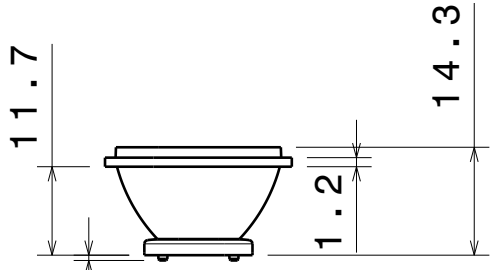

Detail A
Scale: 2:1

INDEX	PART NO	DESCRIPTION	MATERIAL	COLOUR
1	C11421	IRINA-RS	PMMA	

Tolerances if not otherwise shown
According to DIN ISO 2768-1
Linear measures:
Up to 30mm class M, otherwise class C.
According to DIN ISO 2768-2
Form and position: class L

SIZE	PART NUMBER
A4	C11421

SCALE	1:1	WEIGHT	3,9 g	SHEET	1/1
-------	-----	--------	-------	-------	-----

D

A