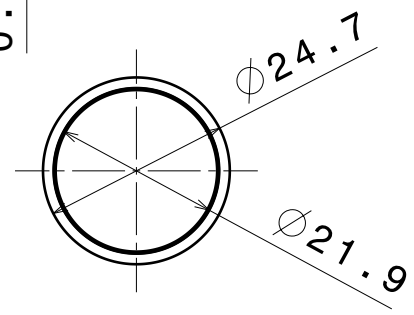

Detail A
Scale: 2:1

INDEX	PART NO	DESCRIPTION	MATERIAL	COLOUR
1	C11421	IRINA-RS	PMMA	

Tolerances if not otherwise shown
According to DIN ISO 2768-1
Linear measures:
Up to 30mm class M, otherwise class C.
According to DIN ISO 2768-2
Form and position: class L

SIZE	PART NUMBER
A4	C11421

SCALE	1:1	WEIGHT	3,9 g	SHEET	1/1
-------	-----	--------	-------	-------	-----

D

A