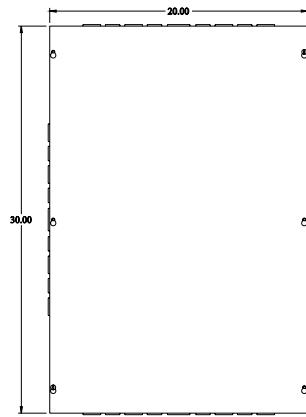

PART No. CSKO302010

for more information visit
www.hammfg.com

Data subject to change without notice

Isometric drawing Not to Scale

TOP VIEW

ISOMETRIC VIEW

SIDE VIEW

FRONT VIEW

SIDE VIEW

BOTTOM VIEW