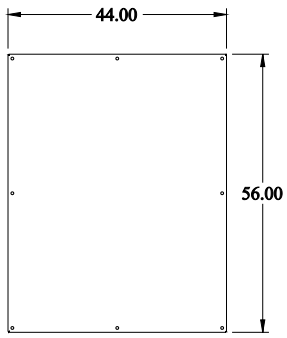

**PART No. HN4FM604818SS**

for more information visit  
[www.hammfg.com](http://www.hammfg.com)  
Data subject to change without notice  
Isometric drawing Not to Scale

**ISOMETRIC VIEW**

**TOP VIEW**

**INNER PANEL**

**BACK VIEW**

**SIDE VIEW**

**FRONT VIEW**

**SIDE VIEW**

**BOTTOM VIEW**