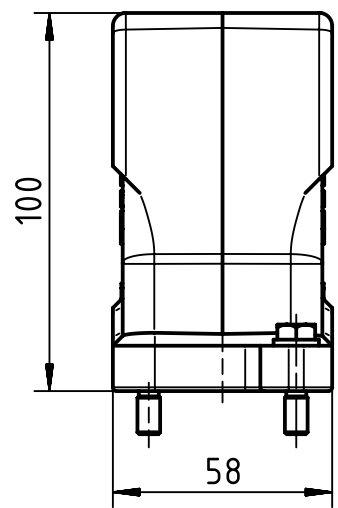

A

B

C

D

	All Dimensions in mm Original Size DIN A4		Scale 1:2	Free size tol.		Ref.
						Sub.
	All rights reserved		Created by RULLKOETTER	Inspected by SCHNIEDER	Standardisation TIEMANNA	Date 2014-02-17
	Department EL PD - DE					State Final Release
HARTING Electric GmbH & Co. KG D-32339 Espelkamp			Title Han 6HPR Hood Top Entry M25 Screw lock			Doc-Key / ECM-Nr. 100208611/UGD/005/A 500000071789
			Type TB	Number 19 40 006 0411		Rev. <b>A</b> Page 1/1