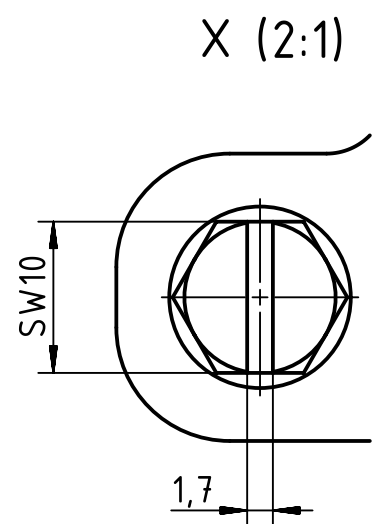

A

B

C

D

	All Dimensions in mm Original Size DIN A4		Scale 1:2	Free size tol.		Ref.
						Sub.
	All rights reserved		Created by RULLKOETTER	Inspected by SCHNIEDER	Standardisation TIEMANNA	Date 2014-02-17
	Department EL PD - DE					State Final Release
HARTING Electric GmbH & Co. KG D-32339 Espelkamp			Title Han 6HPR Hood Top Entry M25 Screw lock			Doc-Key / ECM-Nr. 100208611/UGD/005/A 500000071789
			Type TB	Number 19 40 006 0411		Rev. <b>A</b> Page 1/1