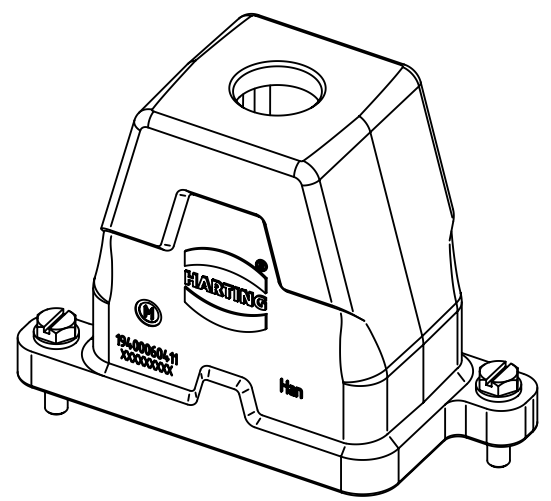

A

B

C

D

	All Dimensions in mm Original Size DIN A4		Scale 1:2	Free size tol.		Ref.
						Sub.
	All rights reserved		Created by RULLKOETTER	Inspected by SCHNIEDER	Standardisation TIEMANNA	Date 2014-02-17
	Department EL PD - DE					State Final Release
HARTING Electric GmbH & Co. KG D-32339 Espelkamp			Title Han 6HPR Hood Top Entry M25 Screw lock			Doc-Key / ECM-Nr. 100208611/UGD/005/A 500000071789
			Type TB	Number 19 40 006 0411		Rev. <b>A</b> Page 1/1