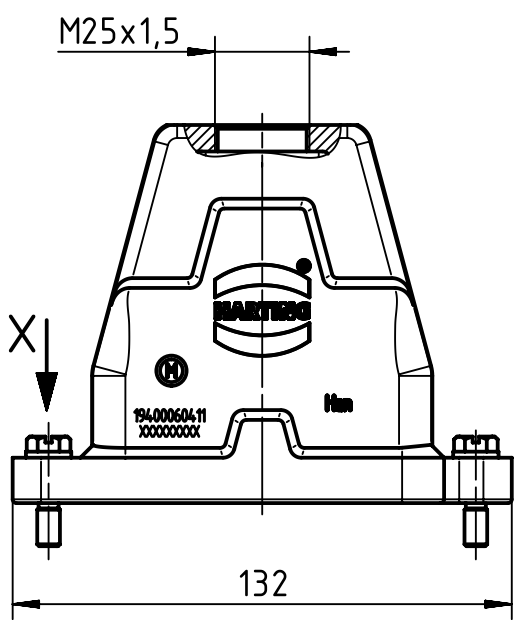

A

B

C

D

	All Dimensions in mm Original Size DIN A4		Scale 1:2	Free size tol.		Ref.
						Sub.
	All rights reserved		Created by RULLKOETTER	Inspected by SCHNIEDER	Standardisation TIEMANNA	Date 2014-02-17
	Department EL PD - DE					State Final Release
HARTING Electric GmbH & Co. KG D-32339 Espelkamp			Title Han 6HPR Hood Top Entry M25 Screw lock			Doc-Key / ECM-Nr. 100208611/UGD/005/A 500000071789
			Type TB	Number 19 40 006 0411		Rev. <b>A</b> Page 1/1